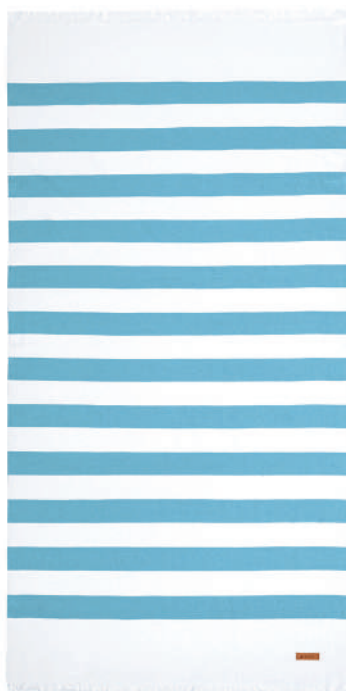

**COSTA NOVA
MEDITERRANEAN**

100% COTTON
300 GSM

---

90 x 180 cm | 35" x 71"

---

141 57 88 10003