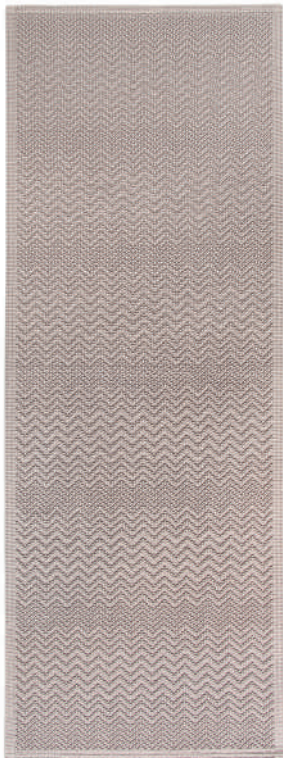

COAST

100% COTTON
1700 GSM

---

55 x 150 cm | 22" x 59" 710 04 41 ...

Anti-stain treatment

Anti-slip silicone backing

Fog 23396